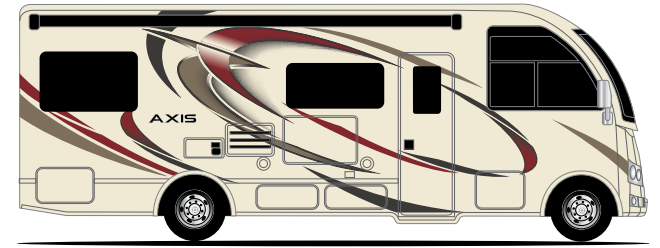

Exterior Graphics

EMBER GLOW