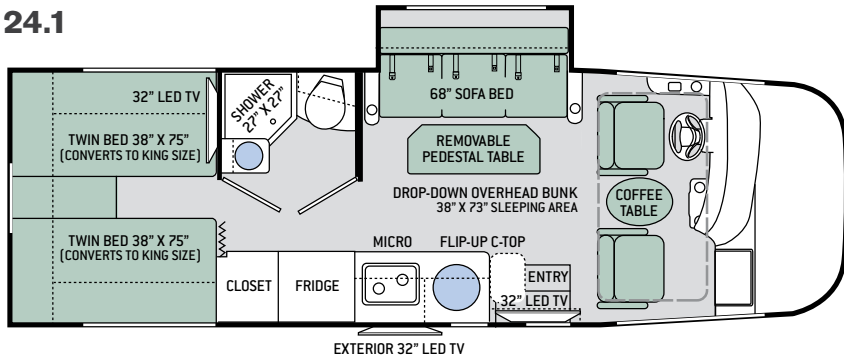

Floor Plans

24.1