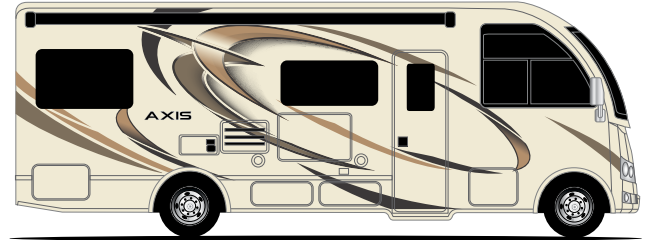

LIGHTHOUSE