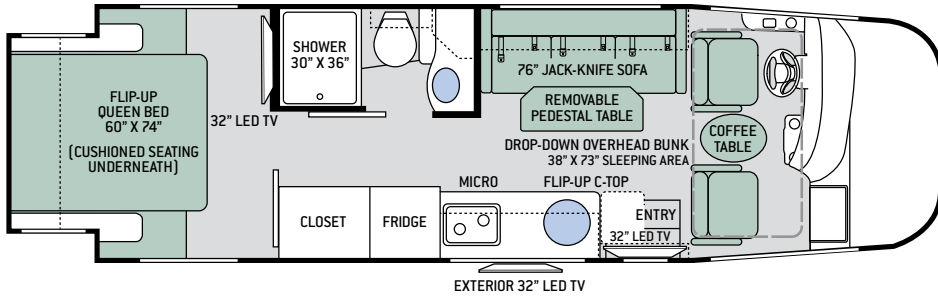

Floor Plans

25.2

Specifications

	24.1	25.2	25.3	25.4	25.5
Chassis	Ford	Ford	Ford	Ford	Ford
Gross Vehicle (GVWR)	12,500	14,500	14,500	14,500	14,500
Gross Combined (GCWR)	18,500	22,000	22,000	22,000	22,000
Wheel Base	188"	194"	188"	188"	188"
Exterior Length (w/o ladder)	25'-6"	26'-6"	26'-6"	27'	27'
Exterior Height (w/ AC)	11'-3"	11'-3"	11'-3"	11'-3"	11'-3"
Exterior Width (w/o mirrors)	94"	94"	94"	94"	94"
Interior Height (living area)	82"	82"	82"	82"	82"
Awning Size	17'	18'	18'	18'	18'
Fuel (gal)	55	55	55	55	55
LPG (lbs)	40.9	40.9	40.9	40.9	40.9
Fresh/Waste/Gray Water (gal)	42 / 30 / 40	39 / 30 / 40	50 / 30 / 41	42 / 30 / 40	42 / 37 / 30
Water Heater (gal)	Instant Tankless	Instant Tankless	Instant Tankless	Instant Tankless	Instant Tankless
Furnace (BTUs)	30,000	30,000	30,000	30,000	30,000
Exterior Storage Capacity (cu. ft.)	63.5	47	40	70	38.2