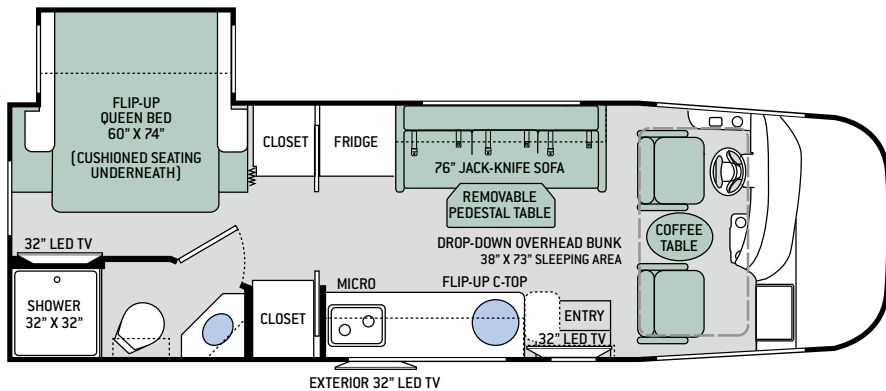

AXIS[®]

R.U.V. BY THOR MOTOR COACH

If you're looking for the perfect way to travel back and forth to weekend soccer tournaments or take a mini-vacation, the Axis is the ticket!

Floor Plans

24.1

25.4

25.2

25.5

25.3

Specifications

	24.1	25.2	25.3	25.4	25.5
Chassis	Ford	Ford	Ford	Ford	Ford
Gross Vehicle (GVWR)	12,500	14,500	14,500	14,500	14,500
Gross Combined (GCWR)	18,500	22,000	22,000	22,000	22,000
Wheel Base	188"	194"	188"	188"	188"
Exterior Length (w/o ladder)	25'-6"	26'-6"	26'-6"	27'	27'
Exterior Height (w/ AC)	11'-3"	11'-3"	11'-3"	11'-3"	11'-3"
Exterior Width (w/o mirrors)	94"	94"	94"	94"	94"
Interior Height (living area)	82"	82"	82"	82"	82"
Awning Size	17'	18'	18'	18'	18'
Fuel (gal)	55	55	55	55	55
LPG (lbs)	40.9	40.9	40.9	40.9	40.9
Fresh/Waste/Gray Water (gal)	42 / 30 / 40	39 / 30 / 40	50 / 30 / 41	42 / 30 / 40	42 / 37 / 30
Water Heater (gal)	Instant Tankless	Instant Tankless	Instant Tankless	Instant Tankless	Instant Tankless
Furnace (BTUs)	30,000	30,000	30,000	30,000	30,000
Exterior Storage Capacity (cu. ft.)	63.5	47	40	70	38.2

BEDROOM & BATHROOM

- Two (2) Twin Sofa Beds with Upholstered Covers & King Conversion (24.1 & 25.5)
- Flip-Up Queen Size Bed with Reversible Mattress & Cushioned Seating Underneath (25.2 & 25.3)

- Full Size Bed (25.4)
- Designer Headboard (24.1, 25.2 & 25.3)
- Foot Flush Porcelain Toilet
- Stainless Steel Bathroom Sink
- Power Vent in Bathroom
- Shower with Curved Rod & Curtain
- 12-volt Attic Fan with Cover in Bedroom