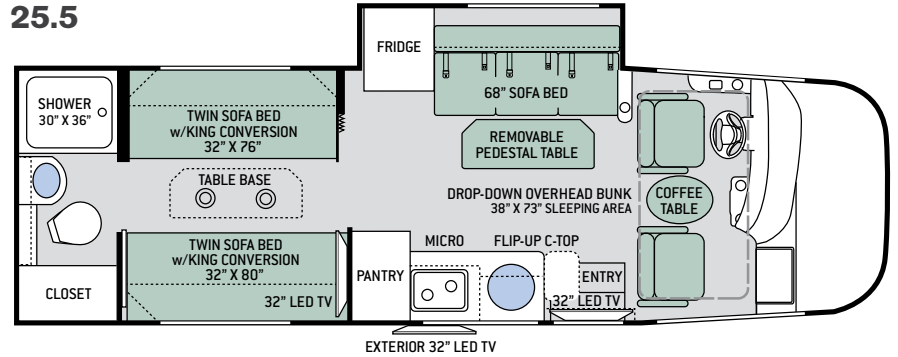

25.3

Specifications

	24.1	25.2	25.3	25.4	25.5
Chassis	Ford	Ford	Ford	Ford	Ford
Gross Vehicle (GVWR)	12,500	14,500	14,500	14,500	14,500
Gross Combined (GCWR)	18,500	22,000	22,000	22,000	22,000
Wheel Base	188"	194"	188"	188"	188"
Exterior Length (w/o ladder)	25'-6"	26'-6"	26'-6"	27'	27'
Exterior Height (w/ AC)	11'-3"	11'-3"	11'-3"	11'-3"	11'-3"
Exterior Width (w/o mirrors)	94"	94"	94"	94"	94"
Interior Height (living area)	82"	82"	82"	82"	82"
Awning Size	17'	18'	18'	18'	18'
Fuel (gal)	55	55	55	55	55
LPG (lbs)	40.9	40.9	40.9	40.9	40.9
Fresh/Waste/Gray Water (gal)	42 / 30 / 40	39 / 30 / 40	50 / 30 / 41	42 / 30 / 40	42 / 37 / 30
Water Heater (gal)	Instant Tankless	Instant Tankless	Instant Tankless	Instant Tankless	Instant Tankless
Furnace (BTUs)	30,000	30,000	30,000	30,000	30,000
Exterior Storage Capacity (cu. ft.)	63.5	47	40	70	38.2

BEDROOM & BATHROOM

- Two (2) Twin Sofa Beds with Upholstered Covers & King Conversion (24.1 & 25.5)
- Flip-Up Queen Size Bed with Reversible Mattress & Cushioned Seating Underneath (25.2 & 25.3)

- Full Size Bed (25.4)
- Designer Headboard (24.1, 25.2 & 25.3)
- Foot Flush Porcelain Toilet
- Stainless Steel Bathroom Sink
- Power Vent in Bathroom
- Shower with Curved Rod & Curtain
- 12-volt Attic Fan with Cover in Bedroom