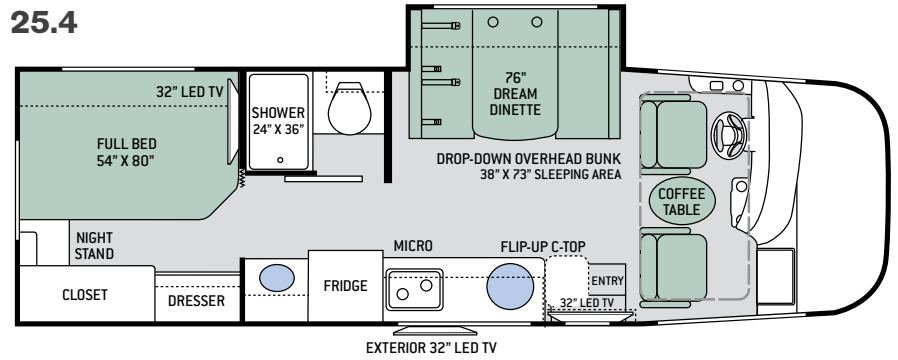

Floor Plans

25.4

Specifications

	24.1	25.2	25.3	25.4	25.5
Chassis	Ford	Ford	Ford	Ford	Ford
Gross Vehicle (GVWR)	12,500	14,500	14,500	14,500	14,500
Gross Combined (GCWR)	18,500	22,000	22,000	22,000	22,000
Wheel Base	188"	194"	188"	188"	188"
Exterior Length (w/o ladder)	25'-6"	26'-6"	26'-6"	27'	27'
Exterior Height (w/ AC)	11'-3"	11'-3"	11'-3"	11'-3"	11'-3"
Exterior Width (w/o mirrors)	94"	94"	94"	94"	94"
Interior Height (living area)	82"	82"	82"	82"	82"
Awning Size	17'	18'	18'	18'	18'
Fuel (gal)	55	55	55	55	55
LPG (lbs)	40.9	40.9	40.9	40.9	40.9
Fresh/Waste/Gray Water (gal)	42 / 30 / 40	39 / 30 / 40	50 / 30 / 41	42 / 30 / 40	42 / 37 / 30
Water Heater (gal)	Instant Tankless	Instant Tankless	Instant Tankless	Instant Tankless	Instant Tankless
Furnace (BTUs)	30,000	30,000	30,000	30,000	30,000
Exterior Storage Capacity (cu. ft.)	63.5	47	40	70	38.2